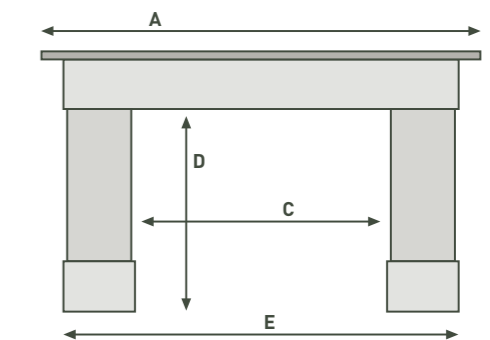

dimensions

H = the depth of the top

All dimensions quoted are approximate. Each fire surround is manufactured individually and therefore may be subject to a slight variation in size.

REBATE. The rebate is the gap left on the inside of the surround where the marble may be fitted. All of Trent Fireplaces Fire Surrounds have an adjustable rebate as standard. With the rebate strip fitted there is a 1" (25mm) rebate. If the rebate strip is unscrewed and removed there is a larger rebate as stated. Special/different sized rebates are available on all of the Trent Fireplaces Fire Surrounds upon request.

SUITES. All of the suites featured in this brochure are designed to be supplied and fitted with the range of electric fires shown and as such will fit on to a flat wall.

PLEASE NOTE. Due to the nature of many of the materials we use such as wood, a variation in shade and pattern is usual. Many of the surrounds featured in this brochure are manufactured using M.D.F. veneered with wood, while others are manufactured from solid timber. Many of the motifs are manufactured from resin. Many items featured are individually hand made and therefore slight variations in size are to be expected.

With regard to tiles, shading and crazing are inherent characteristics of glazed and ceramic tiles and should not be seen as a fault. With regard to cast iron and brass products due to the casting process all sizes quoted are approximate. Polished cast iron and brass products are not recommended for solid fuel fires as some discoloration may occur. Occasionally this process of discoloration, which does not affect the serviceability of the product, may also occur with high output gas fires, therefore if discoloration will cause distress it is strongly recommended that black products be selected. All materials featured are reproduced as accurately as possible to the original products within the constraints of the photographic and printing processes.