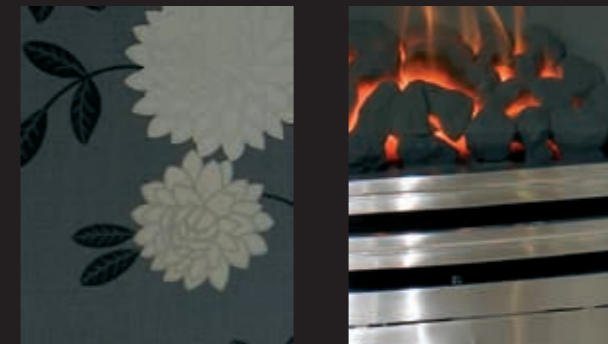

millbrook arch

with lights

Colour shown **natural oak** with **trent hiline high efficiency coal effect gas fire** with a steel trim and satin grace firefront

A	1372mm	54"
B	1060mm	41¾"
C	813mm	32"
D	813 - 832mm	32 - 32¾"
E	1270mm	50"

H	203mm	8"
Rebate	25 - 114mm	1 - 4½"