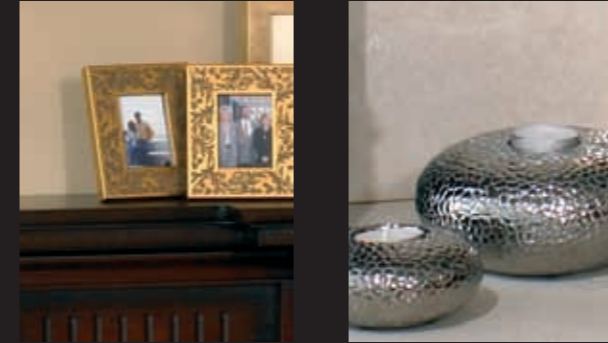

shaded red mahogany

dorchester

Colour shown **shaded red mahogany** with **16" legend vantage coal effect gas fire** with brass trim and antique daisy firefront

A	1372mm	54"
B	1130mm	44½"
C	864mm	34"
D	864mm	34"
E	1220mm	48"

H	178 - 229mm	7 - 9"
Rebate	25 - 63mm	1 - 2½"